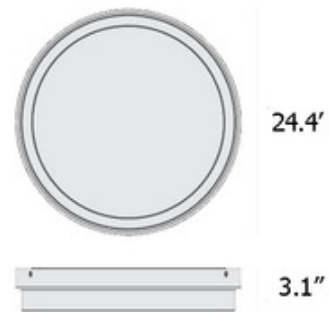

BRAND

PageOne

DESCRIPTION

The Anello 2 Ceiling Flush Light is a clean simple piece, perfect in a variety of rooms in your home. Dual rings are nestled into each other, casting warm shadows across your room.

Shown in: Matte White

SHADE COLOR	N/A
BODY FINISH	Matte White
WATTAGE	40W
DIMMER	Low Voltage Electronic
DIMENSIONS	24.4"W x 3.1"H
INTEGRATED LED MODULE	
LAMP	1 x LED/40W/120V LED 1 x LED/22W/120V LED

Technical Information

LUMINOUS FLUX	5208 lumens
LUMENS/WATT	130.20
LAMP COLOR	3000K
COLOR RENDERING	90 CRI

SPEC # ONE896282

COMPANY	PROJECT	FIXTURE TYPE	APPROVED BY	DATE