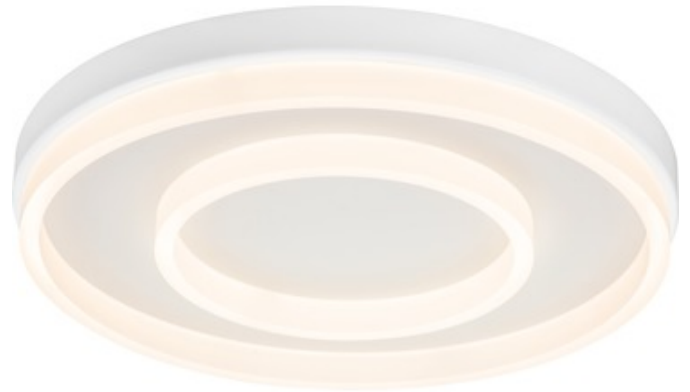

BRAND

PageOne

DESCRIPTION

The Anello 2 Ceiling Flush Light is a clean simple piece, perfect in a variety of rooms in your home. Dual rings are nestled into each other, casting warm shadows across your room.

Shown in: Matte White

SHADE COLOR	N/A
BODY FINISH	Matte White
WATTAGE	40W
DIMMER	Low Voltage Electronic
DIMENSIONS	24.4"W x 3.1"H
INTEGRATED LED MODULE	
LAMP	1 x LED/40W/120V LED 1 x LED/22W/120V LED

Technical Information

LUMINOUS FLUX	5208 lumens
LUMENS/WATT	130.20
LAMP COLOR	3000K
COLOR RENDERING	90 CRI

SPEC # ONE896282

COMPANY	PROJECT	FIXTURE TYPE	APPROVED BY	DATE