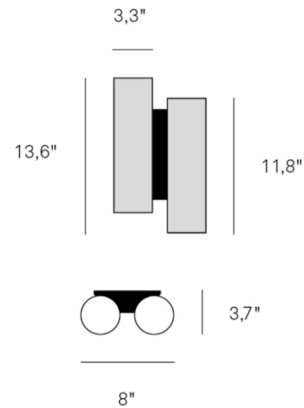

### Specifications

COLOR	Ivory White
BODY FINISH	Matte Black
WATTAGE	30W
DIMMER	0-10V
DIMENSIONS	8"W x 13,6"H x 3,7"D
INTEGRATED LED MODULE	2 x LED/15W/120-277V LED
COUNTRY OF ORIGIN	Spain

### Technical Information

LAMP LIFE	50000 hours
COLOR RENDERING	90 CRI
LAMP COLOR	2700K
LUMENS/WATT	22,80
LUMINOUS FLUX	342 lumens

CLICK TO VIEW PRODUCT

Notes: