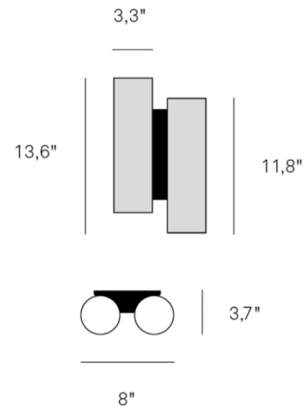

Shown in matte black / ivory white

Specifications

COLOR	Ivory White
BODY FINISH	Matte Black
WATTAGE	30W
DIMMER	0-10V
DIMENSIONS	8"W x 13.6"H x 3.7"D
INTEGRATED LED MODULE	2 x LED/15W/120-277V LED
COUNTRY OF ORIGIN	Spain

Technical Information

LAMP LIFE	50000 hours
COLOR RENDERING	90 CRI
LAMP COLOR	2700K
LUMENS/WATT	22.80
LUMINOUS FLUX	342 lumens

CLICK TO VIEW PRODUCT

Notes: