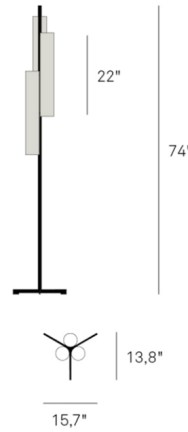

Specifications

COLOR Ivory White
BODY FINISH Matte Black
WATTAGE 75W
DIMMER Included
DIMENSIONS 15.7"W x 74"H x 13.8"D
INTEGRATED LED MODULE 3 x LED/25W/120V LED
COUNTRY OF ORIGIN Spain

Technical Information

PRODUCT DIMENSIONS Cord: 73"
LAMP LIFE 50000 hours
COLOR RENDERING 90 CRI
LAMP COLOR 2700K
LUMENS/WATT 38.60
LUMINOUS FLUX 965 lumens

Shown in matte black / ivory white

CLICK TO VIEW PRODUCT

Notes: