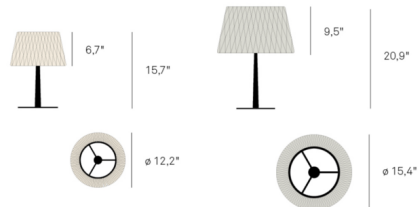

Description

The Lola Table Lamp is a stimulating and fascinating piece, a marvel of lighting design. The conical shade with an intricate geometric pattern brings an imaginative three dimensional form to your space. Available with an Ivory White, Grey, or Natural Beech wood veneer shade with a transparent acrylic frame and base in Matte Black, Matte Ivory, Black Nickel, or Gold in two sizes. Black electrical cord with dimming switch included. 120 volt, globe style medium base LED bulb is required, but not included.

Shown in matte black / ivory white

Specifications

COLOR	Ivory White
BODY FINISH	Gold
WATTAGE	15W
DIMMER	Included
DIMENSIONS	15.4"W x 20.9"H
BULB NOT INCLUDED	1 x G25/Medium (E26)/15W/120V LED
COUNTRY OF ORIGIN	Spain