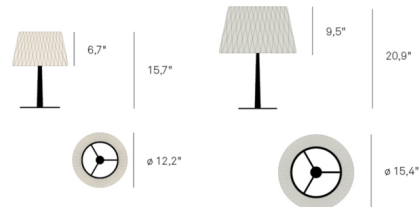

### Description

The Lola Table Lamp is a stimulating and fascinating piece, a marvel of lighting design. The conical shade with an intricate geometric pattern brings an imaginative three dimensional form to your space. Available with an Ivory White, Grey, or Natural Beech wood veneer shade with a transparent acrylic frame and base in Matte Black, Matte Ivory, Black Nickel, or Gold in two sizes. Black electrical cord with dimming switch included. 120 volt, globe style medium base LED bulb is required, but not included.

### Specifications

COLOR . . . . . Natural Beech  
BODY FINISH . . . . . Matte Black  
WATTAGE . . . . . 15W  
DIMMER . . . . . Included  
DIMENSIONS . . . . . 15.4"W x 20.9"H  
BULB NOT INCLUDED . . . . . 1 x G25/Medium (E26)/15W/120V LED  
COUNTRY OF ORIGIN . . . . . Spain