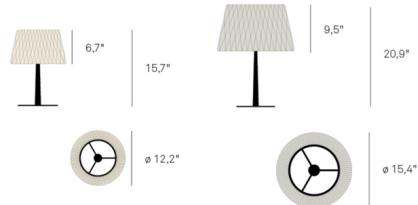

### Description

The Lola Table Lamp is a stimulating and fascinating piece, a marvel of lighting design. The conical shade with an intricate geometric pattern brings an imaginative three dimensional form to your space. Available with an Ivory White, Grey, or Natural Beech wood veneer shade with a transparent acrylic frame and base in Matte Black, Matte Ivory, Black Nickel, or Gold in two sizes. Black electrical cord with dimming switch included. 120 volt, globe style medium base LED bulb is required, but not included.

### Specifications

COLOR . . . . . Natural Beech  
BODY FINISH . . . . . Matte Black  
WATTAGE . . . . . 15W  
DIMMER . . . . . Included  
DIMENSIONS . . . . . 15.4"W x 20.9"H  
BULB NOT INCLUDED . . . . . 1 x G25/Medium (E26)/15W/120V LED  
COUNTRY OF ORIGIN . . . . . Spain