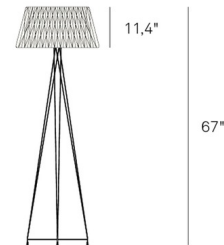

### Description

The Lola Floor Lamp is a stimulating and fascinating piece, a marvel of lighting design. The conical shade with an intricate geometric pattern brings an imaginative three dimensional form to your space. Dimming switch is located on the cord. 120 volt, globe style medium base LED bulb is required, but not included. UL listed.

### Specifications

COLOR . . . . . Ivory White  
BODY FINISH . . . . . Gold  
WATTAGE . . . . . 15W  
DIMMER . . . . . Included  
DIMENSIONS . . . . . 22"W x 67"H  
BULB NOT INCLUDED . . . . . 1 x G25/Medium (E26)/15W/120V LED  
COUNTRY OF ORIGIN . . . . . Spain

### Technical Information

PRODUCT DIMENSIONS . . . . . Cord Length: 53"

Shown in gold / ivory white

CLICK TO VIEW PRODUCT

Notes: