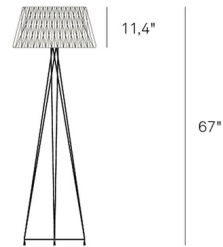

Lightology

lightology.com
866-954-4489
05-25-26

Project: _____

Company: _____

Location: _____ Fixture Type: _____

SPEC #: **LZF896616**

Approved On: _____ Approved By: _____

Lola Floor Lamp By LZF

Description

The Lola Floor Lamp is a stimulating and fascinating piece, a marvel of lighting design. The conical shade with an intricate geometric pattern brings an imaginative three dimensional form to your space. Dimming switch is located on the cord. 120 volt, globe style medium base LED bulb is required, but not included. UL listed.

Shown in gold / natural beech

Specifications

COLOR Natural Beech
BODY FINISH Gold
WATTAGE 15W
DIMMER Included
DIMENSIONS 22"W x 67"H
BULB NOT INCLUDED 1 x G25/Medium (E26)/15W/120V LED
COUNTRY OF ORIGIN Spain