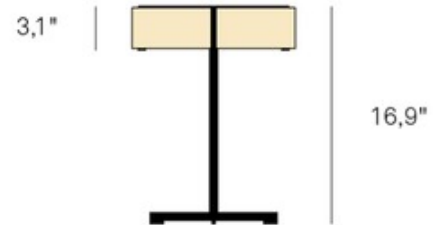

COMPANY	PROJECT	FIXTURE TYPE	APPROVED BY	DATE