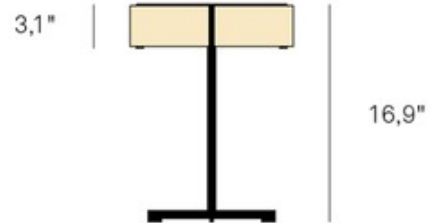

COMPANY	PROJECT	FIXTURE TYPE	APPROVED BY	DATE