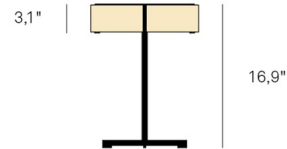

CLICK TO VIEW PRODUCT

Notes: