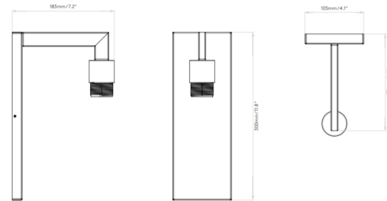

Description

The Ravello Wall Sconce is a clean simple piece, perfect in a variety of spaces in your home. The drum shade is complemented by a sleek body. Mounts to a 4 inch octagon box with included canopy kit (not shown in images). No driver required. ETL listed.

Dimensions:
H 6.30 Dia 9.84"

Specifications

COLOR White
BODY FINISH Bronze
WATTAGE 12W
DIMMER Standard 120V
DIMENSIONS 9.84"W x 11.81"H x 11"D
BULB NOT INCLUDED 1 x A19/Medium (E26)/12W/120V LED
COUNTRY OF ORIGIN China