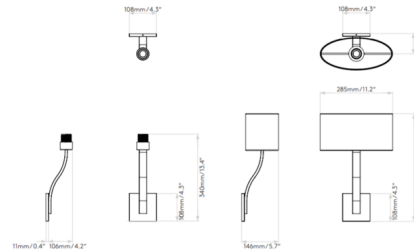

Description

The Sofia Wall Sconce has a sleek and modern look with a timeless quality that would make it the perfect addition to any home. Available in a Polished Chrome, Matte Nickel, or Bronze finish complemented by a Black, White, Oyster, or Putty colored oval shade. Mounts to a 4 inch octagon box. No driver required. ETL listed.

Specifications

COLOR Black
BODY FINISH Matt Nickel
WATTAGE 12W
DIMMER Standard 120V
DIMENSIONS 11.2"W x 13.43"H x 4.17"D
BULB NOT INCLUDED 1 x A19/Medium (E26)/12W/120V LED
OTHER BULB OPTIONS 1 x A19/Medium (E26)/120V LED
COUNTRY OF ORIGIN China