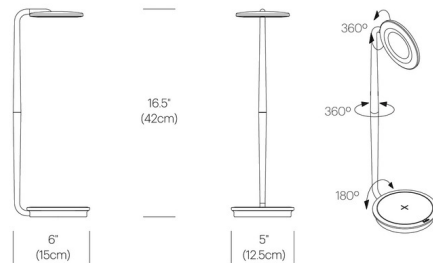

### Specifications

COLOR	N/A
BODY FINISH	Graphite
WATTAGE	6W
DIMMER	Included
DIMENSIONS	5"W x 16.5"H
INTEGRATED LED MODULE	1 x LED/6W/120V LED

### Technical Information

PRODUCT DIMENSIONS	Cord: 72"
LAMP LIFE	50000 hours
COLOR RENDERING	90 CRI
LAMP COLOR	3000K
LUMENS/WATT	54.17
LUMINOUS FLUX	325 lumens

Shown in graphite

CLICK TO VIEW PRODUCT

Notes: