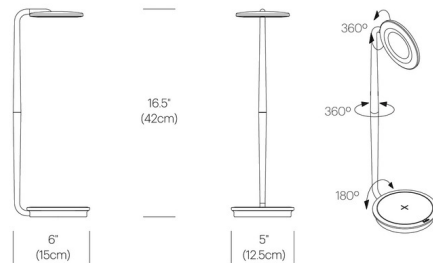

CLICK TO VIEW PRODUCT

Notes: