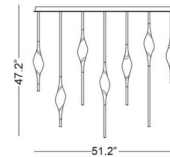

CLICK TO VIEW PRODUCT

Notes: