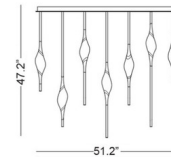

CLICK TO VIEW PRODUCT

Notes: