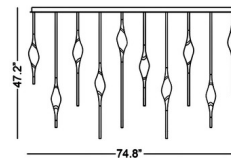

CLICK TO VIEW PRODUCT

Notes: