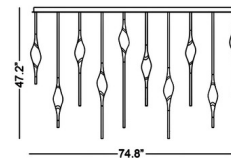

CLICK TO VIEW PRODUCT

Notes: