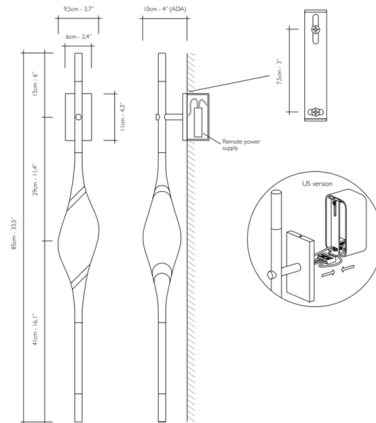

Lightology

lightology.com
866-954-4489
04-06-26

Project: _____
Company: _____
Location: _____ Fixture Type: _____
SPEC #: **IPM897018**
Approved On: _____ Approved By: _____

Il Pezzo 12 Wall Sconce By Il Pezzo Mancante

Description

The Il Pezzo 12 Wall Sconce is a female figure suspended in the air, carrying the light in her womb. It's nimble and refined, perfect in a variety of spaces in your home. The solid, illuminated Clear crystal creates diffused ambient lighting and casts amazing patterns around the room. Each lamp is numbered and hides its own identity stamp that guarantees the authenticity and uniqueness of each piece. The collection is hand-made in Il Pezzo's atelier in Florence, Italy. ETL Listed. NOTE: Options available include a Round Canopy that covers a standard 4 inch octagonal junction box or a Rectangular Canopy that requires a 2x4 inch rectangular switch box (see line drawing).

Specifications

COLOR . . . . . Crystal
BODY FINISH . . . . . Polished Gold
WATTAGE 12W
DIMMER . . . . . Low Voltage Electronic
DIMENSIONS . . . . . 3.9"W x 33.5"H x 4"D
INTEGRATED LED MODULE . . . . . 4 x LED/3W/120V LED

Technical Information

LAMP COLOR 2700K
LUMENS/WATT 500.00
LUMINOUS FLUX . . . . . 1500 lumens

Shown in polished gold / crystal

CLICK TO VIEW PRODUCT

Notes: