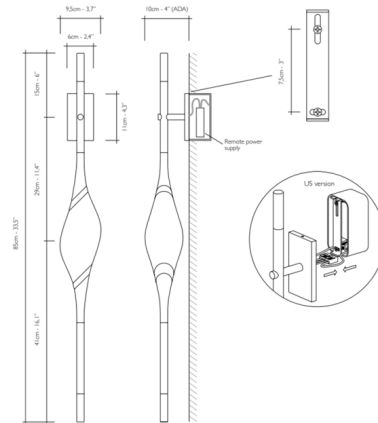

Lightology

lightology.com
866-954-4489
05-24-26

Project: _____
Company: _____
Location: _____ Fixture Type: _____
SPEC #: **IPM897018**
Approved On: _____ Approved By: _____

Il Pezzo 12 Wall Sconce By Il Pezzo Mancante

Description

The Il Pezzo 12 Wall Sconce is a female figure suspended in the air, carrying the light in her womb. It's nimble and refined, perfect in a variety of spaces in your home. The solid, illuminated Clear crystal creates diffused ambient lighting and casts amazing patterns around the room. Each lamp is numbered and hides its own identity stamp that guarantees the authenticity and uniqueness of each piece. The collection is hand-made in Il Pezzo's atelier in Florence, Italy. ETL Listed. NOTE: Options available include a Round Canopy that covers a standard 4 inch octagonal junction box or a Rectangular Canopy that requires a 2x4 inch rectangular switch box (see line drawing).

Specifications

COLOR	Crystal
BODY FINISH	Polished Gold
WATTAGE	12W
DIMMER	Low Voltage Electronic
DIMENSIONS	3.9"W x 33.5"H x 4"D
INTEGRATED LED MODULE	4 x LED/3W/120V LED

Technical Information

LAMP COLOR	2700K
LUMENS/WATT	500.00
LUMINOUS FLUX	1500 lumens

Notes:

Shown in polished gold / crystal

CLICK TO VIEW PRODUCT