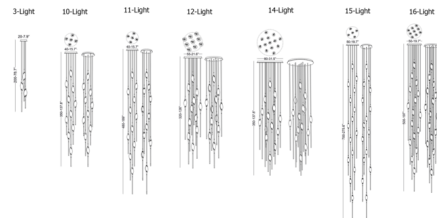

### Description

The Il Pezzo 12 Cluster Chandelier is a female figure suspended in the air, carrying the light in her womb. It's nimble, refined, and addictive, perfect in a variety of spaces in your home. The solid, illuminated Clear crystal creates diffused ambient lighting and casts amazing patterns around the room. Each lamp is numbered and hides its own identity stamp that seal that guarantees the authenticity and uniqueness of each piece. The collection is hand-made in our atelier in Florence, Italy.

### Specifications

COLOR . . . . . Crystal  
BODY FINISH . . . . . Polished Gold  
WATTAGE . . . . . 9W  
DIMMER . . . . . Low Voltage Electronic  
DIMENSIONS . . . . . 7.9"W x 78.74"H  
INTEGRATED LED MODULE . . . . . 3 x LED/3W/120V LED