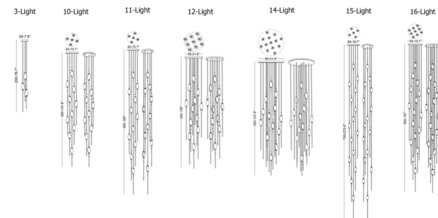

Lightology

lightology.com
866-954-4489
09-14-25

Project: _____

Company: _____

Location: _____ Fixture Type: _____

SPEC #: **IPM897048**

Approved On: _____ Approved By: _____

Il Pezzo 12 Cluster Chandelier By Il Pezzo Mancante

Description

The Il Pezzo 12 Cluster Chandelier is a female figure suspended in the air, carrying the light in her womb. It's nimble, refined, and addictive, perfect in a variety of spaces in your home. The solid, illuminated Clear crystal creates diffused ambient lighting and casts amazing patterns around the room. Each lamp is numbered and hides its own identity stamp that seal that guarantees the authenticity and uniqueness of each piece. The collection is hand-made in our atelier in Florence, Italy.

Specifications

COLOR . . . . . Crystal
BODY FINISH . . . . . Polished Gold
WATTAGE 9W
DIMMER . . . . . Low Voltage Electronic
DIMENSIONS . . . . . 7.9"W x 78.74"H
INTEGRATED LED MODULE . . . . . 3 x LED/3W/120V LED

Technical Information

LAMP COLOR 2700K
LUMENS/WATT 370.00
LUMINOUS FLUX . . . . . 1110 lumens

Notes:

CLICK TO VIEW PRODUCT