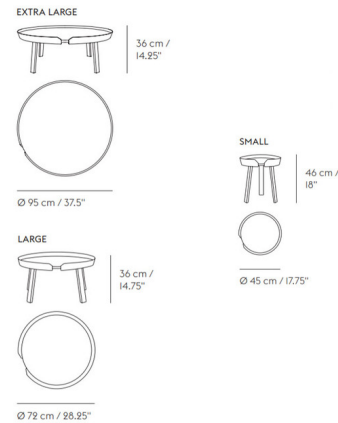

### Description

The Around Coffee Table is constructed of carefully cut wood that is bent and glued together to a smooth and polished finish that makes this modern table truly unique. Echoing the principles of Scandinavian design, the Around's round shape and clean look are not only aesthetically pleasing but also incredibly durable. Place multiple in a lobby area or set a single one in a living room. Yellow, Light Blue, Tan Rose, and Dark Green finishes only available in 17.8 inch size.

### Specifications

COLOR	N/A
BODY FINISH	Ash
WATTAGE	N/A
DIMMER	N/A
DIMENSIONS	17.75"W x 18"H
BULB	N/A
COUNTRY OF ORIGIN	Latvia

CLICK TO VIEW PRODUCT

Notes: