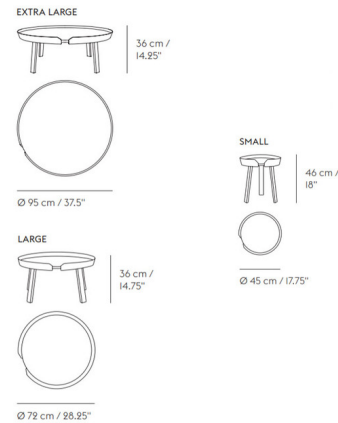

By Muuto

Description

The Around Coffee Table is constructed of carefully cut wood that is bent and glued together to a smooth and polished finish that makes this modern table truly unique. Echoing the principles of Scandinavian design, the Around's round shape and clean look are not only aesthetically pleasing but also incredibly durable. Place multiple in a lobby area or set a single one in a living room. Yellow, Light Blue, Tan Rose, and Dark Green finishes only available in 17.8 inch size.

Shown in ash

Specifications

COLOR	N/A
BODY FINISH	Ash
WATTAGE	N/A
DIMMER	N/A
DIMENSIONS	17.75"W x 18"H
BULB	N/A
COUNTRY OF ORIGIN	Latvia

CLICK TO VIEW PRODUCT

Notes: