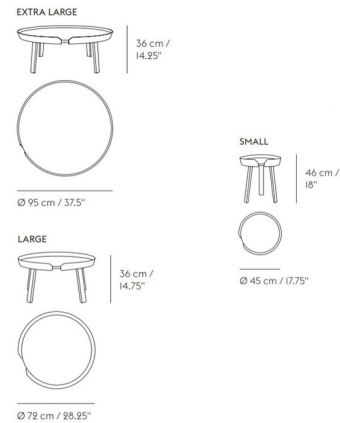

### Description

The Around Coffee Table is constructed of carefully cut wood that is bent and glued together to a smooth and polished finish that makes this modern table truly unique. Echoing the principles of Scandinavian design, the Around's round shape and clean look are not only aesthetically pleasing but also incredibly durable. Place multiple in a lobby area or set a single one in a living room. Yellow, Light Blue, Tan Rose, and Dark Green finishes only available in 17.8 inch size.

### Specifications

COLOR	N/A
BODY FINISH	Black
WATTAGE	N/A
DIMMER	N/A
DIMENSIONS	28.25"W x 17.25"H
BULB	N/A
COUNTRY OF ORIGIN	Latvia

CLICK TO VIEW PRODUCT

Notes: