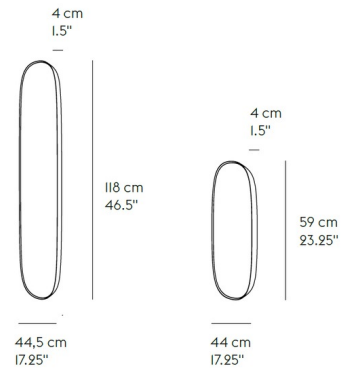

### Description

The Framed Mirror features a powder coated steel frame with glass mirror. With gentle curves and a distinct character, the Framed will work perfectly in any contemporary interior. Group these mirrors together to create a truly unique look. Note: The 15.7 and 59.1 inch sizes are only available in Grey/Clear, Taupe/Clear, and Yellow/Clear.

### Specifications

COLOR	N/A
BODY FINISH	Gray / Clear
WATTAGE	N/A
DIMMER	N/A
DIMENSIONS	17.3"W x 23.3"H x 1.5"D
BULB	N/A
COUNTRY OF ORIGIN	Viet Nam

CLICK TO VIEW PRODUCT

Notes: