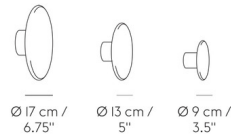

Specifications

COLOR	N/A
BODY FINISH	Oak
WATTAGE	N/A
DIMMER	N/A
DIMENSIONS	N/A
BULB	N/A
COUNTRY OF ORIGIN	Slovenia

Technical Information

PRODUCT DIMENSIONS Sizes Included: 3x3.5", 1x5", 1x6.75"

Notes:

Shown in oak