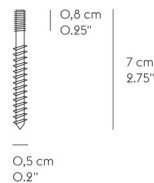

French screw
with M5 thread