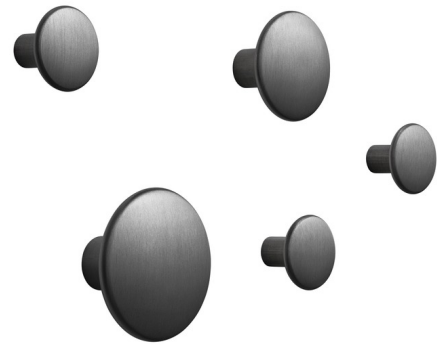

By Muuto

Description

The Dots Metal decorative elements are functional objects with a vibrant look. Taking a playful approach to the conventional coat hook, Dots Metal can be arranged in infinite numbers and combinations in a variety of sizes. Their diverse range of uses makes them practical in any home or professional space with the metal body making them particularly useful in bathrooms, kitchens and hallways.

Specifications

COLOR	N/A
BODY FINISH	Black
WATTAGE	N/A
DIMMER	N/A
DIMENSIONS	N/A
BULB	N/A
COUNTRY OF ORIGIN	China

Technical Information

PRODUCT DIMENSIONS Sizes Included: 3x1", 1x1.5", 1x2"

Notes:

Shown in black