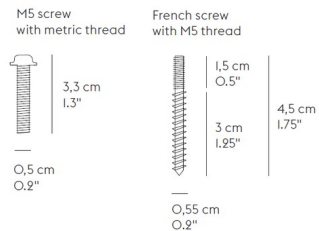

### Specifications

COLOR	N/A
BODY FINISH	Black
WATTAGE	N/A
DIMMER	N/A
DIMENSIONS	N/A
BULB	N/A
COUNTRY OF ORIGIN	China

### Technical Information

PRODUCT DIMENSIONS . . . . . Sizes Included: 3x1", 1x1.5", 1x2"

Notes:

Shown in black

CLICK TO VIEW PRODUCT