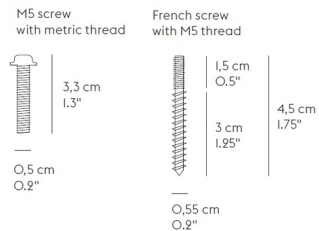

Specifications

COLOR	N/A
BODY FINISH	Black
WATTAGE	N/A
DIMMER	N/A
DIMENSIONS	N/A
BULB	N/A
COUNTRY OF ORIGIN	China

Technical Information

PRODUCT DIMENSIONS Sizes Included: 3x1", 1x1.5", 1x2"

Notes:

Shown in black