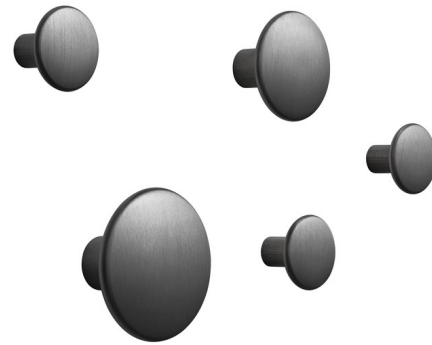

### Description

The Dots Metal decorative elements are functional objects with a vibrant look. Taking a playful approach to the conventional coat hook, Dots Metal can be arranged in infinite numbers and combinations in a variety of sizes. Their diverse range of uses makes them practical in any home or professional space with the metal body making them particularly useful in bathrooms, kitchens and hallways.

### Specifications

COLOR	N/A
BODY FINISH	Black
WATTAGE	N/A
DIMMER	N/A
DIMENSIONS	N/A
BULB	N/A
COUNTRY OF ORIGIN	China

### Technical Information

PRODUCT DIMENSIONS . . . . . Sizes Included: 3x1", 1x1.5", 1x2"

Notes:

Shown in black

CLICK TO VIEW PRODUCT