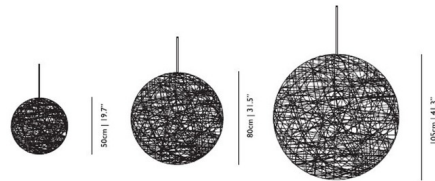

CLICK TO VIEW PRODUCT

Notes: