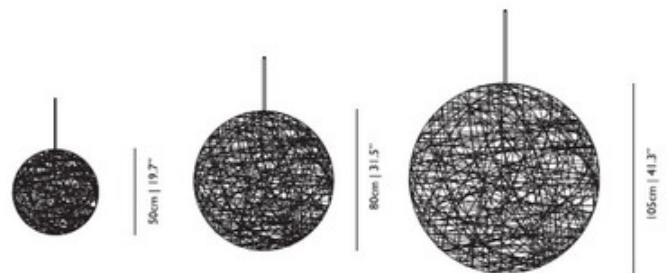

Technical Information

LUMINOUS FLUX	805 lumens
LUMENS/WATT	80.50
LAMP COLOR	2700 K
COLOR RENDERING	90 CRI

ITEM NUMBER MOO897087

COMPANY	PROJECT	FIXTURE TYPE	APPROVED BY	DATE