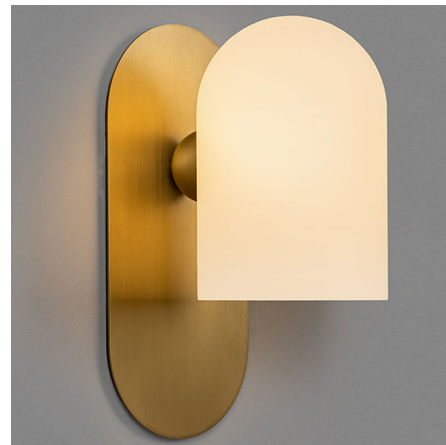

Lightology

lightology.com
866-954-4489
07-06-26

Project: _____

Company: _____

Location: _____ Fixture Type: _____

SPEC #: **SWG897099**

Approved On: _____ Approved By: _____

Odyssey Wall Sconce

By Schwung Home

Description

The Odyssey Wall Sconce's opal glass shade will produce a warm, diffused glow in any space. The diffuser features a cylindrical shape rising to a domed top. This shape is echoed in the sconce's metal backplate for a serene, balanced expression.

Shown in lacquered burnished brass / opal matte

Specifications

COLOR Opal Matte
 BODY FINISH Lacquered Burnished Brass
 WATTAGE 5W
 DIMMER Low Voltage Electronic
 DIMENSIONS 4.1"W x 9.1"H x 5.6"D
 BULB INCLUDED 1 x B10/Candelabra (E12)/5W/120V LED