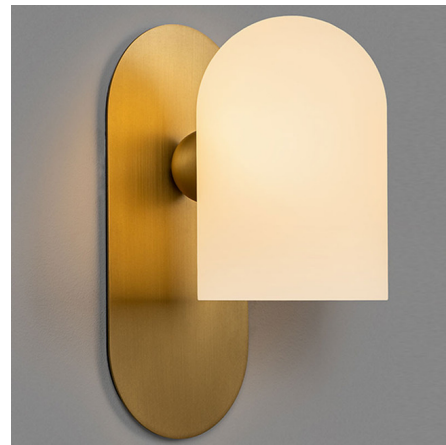

Lightology

lightology.com
866-954-4489
04-04-26

Project: _____

Company: _____

Location: _____ Fixture Type: _____

SPEC #: **SWG897099**

Approved On: _____ Approved By: _____

Odyssey Wall Sconce By Schwung Home

Description

The Odyssey Wall Sconce's opal glass shade will produce a warm, diffused glow in any space. The diffuser features a cylindrical shape rising to a domed top. This shape is echoed in the sconce's metal backplate for a serene, balanced expression.

Specifications

COLOR Opal Matte
BODY FINISH Lacquered Burnished Brass
WATTAGE 5W
DIMMER Low Voltage Electronic
DIMENSIONS 4.1"W x 9.1"H x 5.6"D
BULB INCLUDED 1 x B10/Candelabra (E12)/5W/120V LED

Technical Information

LAMP COLOR 3000K
LUMENS/WATT 100.00
LUMINOUS FLUX 500 lumens

Shown in lacquered burnished brass / opal matte

CLICK TO VIEW PRODUCT

Notes: