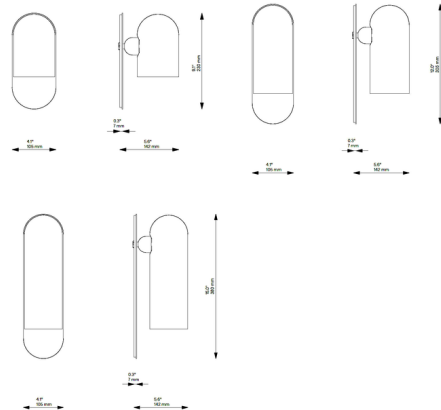

Lightology

lightology.com
866-954-4489
05-21-26

Project: _____

Company: _____

Location: _____ Fixture Type: _____

SPEC #: **SWG897099**

Approved On: _____ Approved By: _____

Odyssey Wall Sconce By Schwung Home

Description

The Odyssey Wall Sconce's opal glass shade will produce a warm, diffused glow in any space. The diffuser features a cylindrical shape rising to a domed top. This shape is echoed in the sconce's metal backplate for a serene, balanced expression.

Shown in lacquered burnished brass / opal matte

Specifications

COLOR Opal Matte
BODY FINISH Lacquered Burnished Brass
WATTAGE 5W
DIMMER Low Voltage Electronic
DIMENSIONS 4.1"W x 9.1"H x 5.6"D
BULB INCLUDED 1 x B10/Candelabra (E12)/5W/120V LED

Technical Information

LAMP COLOR 3000K
LUMENS/WATT 100.00
LUMINOUS FLUX 500 lumens

CLICK TO VIEW PRODUCT

Notes: