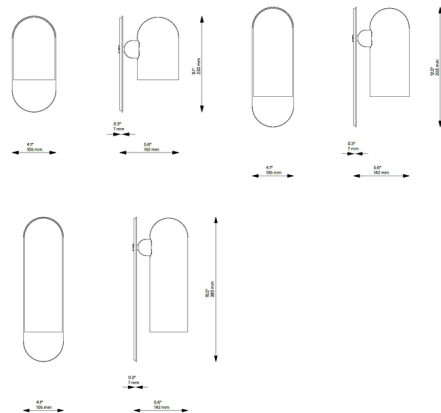

By Schwung Home

Description

The Odyssey Wall Sconce's opal glass shade will produce a warm, diffused glow in any space. The diffuser features a cylindrical shape rising to a domed top. This shape is echoed in the sconce's metal backplate for a serene, balanced expression.

Shown in lacquered burnished brass / opal matte

Specifications

COLOR Opal Matte
 BODY FINISH Lacquered Burnished Brass
 WATTAGE 5W
 DIMMER Low Voltage Electronic
 DIMENSIONS 4.1"W x 9.1"H x 5.6"D
 BULB INCLUDED 1 x B10/Candelabra (E12)/5W/120V LED