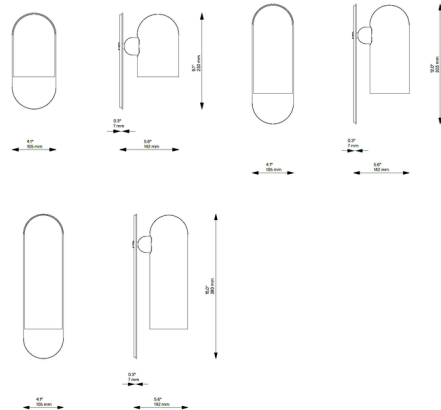

Shown in lacquered burnished brass / opal matte

CLICK TO VIEW PRODUCT

Notes: