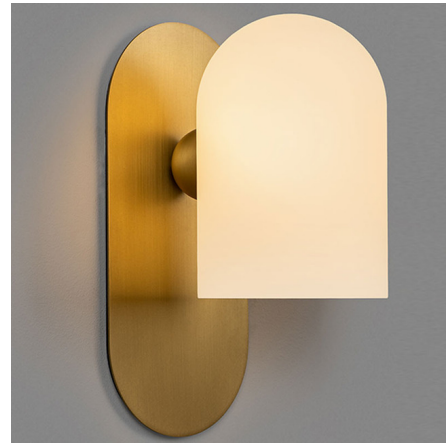

Lightology

lightology.com
866-954-4489
05-22-26

Project: _____

Company: _____

Location: _____ Fixture Type: _____

SPEC #: **SWG897099**

Approved On: _____ Approved By: _____

Odyssey Wall Sconce By Schwung Home

Description

The Odyssey Wall Sconce's opal glass shade will produce a warm, diffused glow in any space. The diffuser features a cylindrical shape rising to a domed top. This shape is echoed in the sconce's metal backplate for a serene, balanced expression.

Specifications

COLOR . . . . . Opal Matte
BODY FINISH . . . . . Lacquered Burnished Brass
WATTAGE 5W
DIMMER . . . . . Low Voltage Electronic
DIMENSIONS . . . . . 4.1"W x 9.1"H x 5.6"D
BULB INCLUDED . . . . . 1 x B10/Candelabra (E12)/5W/120V LED

Technical Information

LAMP COLOR 3000K
LUMENS/WATT 100.00
LUMINOUS FLUX . . . . . 500 lumens

Shown in lacquered burnished brass / opal matte