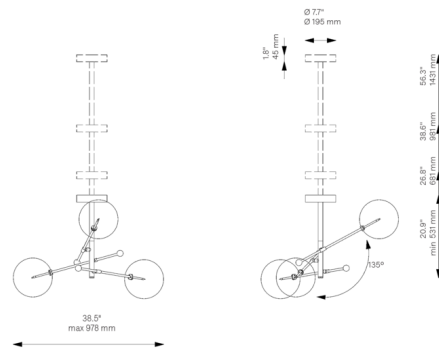

### Description

The RD15 Chandelier features a grouping of glass globe shades supported by articulated, cantilevered arms. The angular intersections of the arms create a gyroscopic shape reminiscent of mid-century, Space Age designs.

### Specifications

COLOR . . . . . Transparent  
BODY FINISH . . . . . Lacquered Burnished Brass  
WATTAGE . . . . . 4.8W  
DIMMER . . . . . Low Voltage Electronic  
DIMENSIONS . . . . . 38.5"W x 20.9"H  
BULB INCLUDED . . . . . 3 x JC/G4 (bipin)/1.6W/12V LED