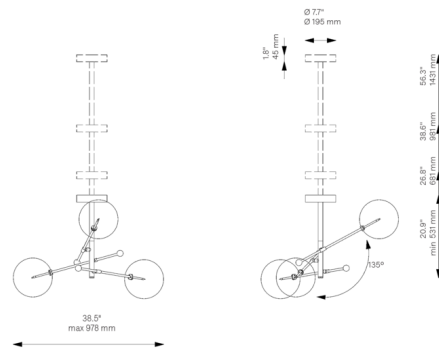

### Description

The RD15 Chandelier features a grouping of glass globe shades supported by articulated, cantilevered arms. The angular intersections of the arms create a gyroscopic shape reminiscent of mid-century, Space Age designs.

### Specifications

COLOR . . . . . Transparent  
BODY FINISH . . . . . Lacquered Burnished Brass  
WATTAGE . . . . . 4.8W  
DIMMER . . . . . Low Voltage Electronic  
DIMENSIONS . . . . . 38.5\"W x 20.9\"H  
BULB INCLUDED . . . . . 3 x JC/G4 (bipin)/1.6W/12V LED