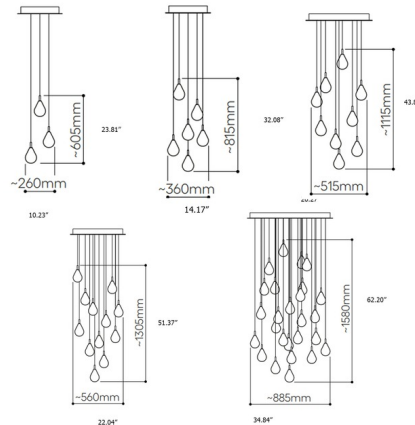

Description

The Soap Mini Multi Light Pendant offers the magic of iridescence, the characteristic feature of a soap bubble. When lit, their metallic sheen magically transforms to iridescent and translucent. Each pendant is mouth blown crystal with a metal coating, making each piece an original in both shape and color. Includes canopy in white finish and power supply. .Note: The 12-light, 18-light, 20-light, and 26-light options require a junction box to support a fixture over 50 pounds. The 3, 6, 9, 12, and 26 light options feature a mix of blue, gold, and silver shades. The 18 and 20 light options feature a mix of gold and silver shades.

Specifications

COLOR Gold / Blue / Silver
 BODY FINISH Anthracite
 WATTAGE 3.6W
 DIMMER Standard 120V
 DIMENSIONS 10.2"W x 23.8"H
 BULB INCLUDED 3 x JC/G4 (bipin)/1.2W/12V LED
 COUNTRY OF ORIGIN Czech Republic

Technical Information

COLOR RENDERING 90 CRI
 LAMP COLOR 2700K
 LUMENS/WATT 250.00
 LUMINOUS FLUX 300 lumens

Shown in anthracite / gold / blue / silver

CLICK TO VIEW PRODUCT

Notes: