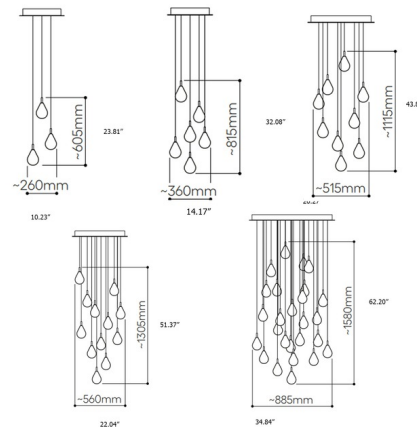

Description

The Soap Mini Multi Light Pendant offers the magic of iridescence, the characteristic feature of a soap bubble. When lit, their metallic sheen magically transforms to iridescent and translucent. Each pendant is mouth blown crystal with a metal coating, making each piece an original in both shape and color. Includes canopy in white finish and power supply. .Note: The 12-light, 18-light, 20-light, and 26-light options require a junction box to support a fixture over 50 pounds. The 3, 6, 9, 12, and 26 light options feature a mix of blue, gold, and silver shades. The 18 and 20 light options feature a mix of gold and silver shades.

Specifications

COLOR Gold / Blue / Silver
 BODY FINISH Anthracite
 WATTAGE 3.6W
 DIMMER Standard 120V
 DIMENSIONS 10.2"W x 23.8"H
 BULB INCLUDED 3 x JC/G4 (bipin)/1.2W/12V LED
 COUNTRY OF ORIGIN Czech Republic

Technical Information

COLOR RENDERING 90 CRI
 LAMP COLOR 2700K
 LUMENS/WATT 250.00
 LUMINOUS FLUX 300 lumens

Shown in anthracite / gold / blue / silver

CLICK TO VIEW PRODUCT

Notes: