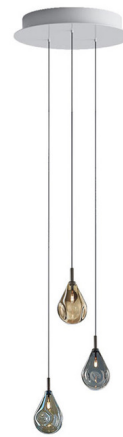

Lightology

lightology.com
866-954-4489
10-14-25

Project: _____
 Company: _____
 Location: _____ Fixture Type: _____
 SPEC #: **BOM897123**
 Approved On: _____ Approved By: _____

Soap Mini Multi Light Pendant By Bomma

Description

The Soap Mini Multi Light Pendant offers the magic of iridescence, the characteristic features of a soap bubble. When lit, their metallic sheen magically transforms to iridescent and translucent. Each piece is mouth blown crystal with a metal coating, making each piece an original in both shape and color. Includes canopy, power supply, and varying cord lengths depending upon color options (see attached installation manual for more information). Note: The 12-light and 26-light options require a junction box to support a fixture over 50 pounds.

Specifications

COLOR Gold / Blue
 BODY FINISH White
 WATTAGE 3.6W
 DIMMER Standard 120V
 DIMENSIONS 10.23"W x 43.9"H
 BULB INCLUDED 3 x JC/G4 (bipin)/1.2W/12V LED
 COUNTRY OF ORIGIN Czech Republic

Technical Information

PRODUCT DIMENSIONS Canopy: 15.75" Diameter
 COLOR RENDERING 90 CRI
 LAMP COLOR 2700K
 LUMENS/WATT 250.00
 LUMINOUS FLUX 300 lumens

Shown in white / gold / blue

CLICK TO VIEW PRODUCT

Notes: