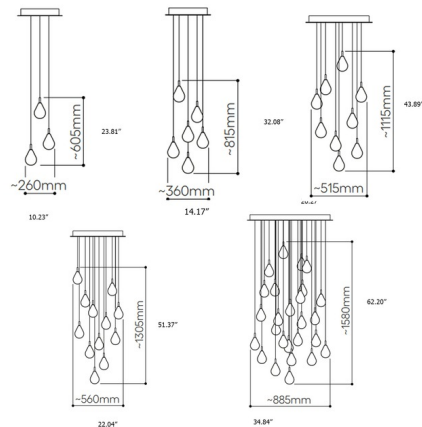

Description

The Soap Mini Multi Light Pendant offers the magic of iridescence, the characteristic features of a soap bubble. When lit, their metallic sheen magically transforms to iridescent and translucent. Each piece is mouth blown crystal with a metal coating, making each piece an original in both shape and color. Includes canopy, power supply, and varying cord lengths depending upon color options (see attached installation manual for more information). Note: The 12-light and 26-light options require a junction box to support a fixture over 50 pounds.

Specifications

COLOR Gold / Blue
 BODY FINISH White
 WATTAGE 3.6W
 DIMMER Standard 120V
 DIMENSIONS 10.23"W x 43.9"H
 BULB INCLUDED 3 x JC/G4 (bipin)/1.2W/12V LED
 COUNTRY OF ORIGIN Czech Republic

Technical Information

PRODUCT DIMENSIONS Canopy: 15.75" Diameter
 COLOR RENDERING 90 CRI
 LAMP COLOR 2700K
 LUMENS/WATT 250.00
 LUMINOUS FLUX 300 lumens

Shown in white / gold / blue

CLICK TO VIEW PRODUCT

Notes: