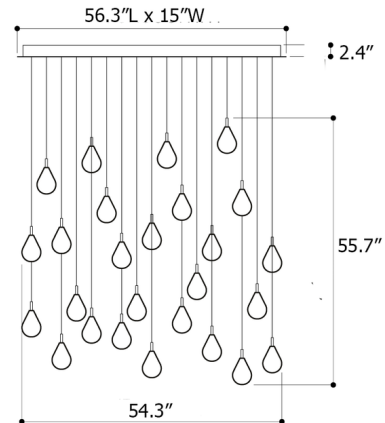

Description

The Soap Mini Linear Multi Light Pendant offers the magic of iridescence, the characteristic feature of a soap bubble. When lit, their metallic sheen magically transforms to iridescent and translucent. Each pendant is mouth blown crystal, making each piece an original in both shape and color. Includes white canopy and power supply. TRIAC and 0-10V dimming.

Specifications

COLOR Gold / Blue / Silver
BODY FINISH Anthracite
WATTAGE 31.2W
DIMMER Standard 120V
DIMENSIONS 54.3"L x 15"W x 55.7"H
BULB INCLUDED 26 x JC/G4 (bipin)/1.2W/12V LED
COUNTRY OF ORIGIN Czech Republic

Technical Information

COLOR RENDERING 90 CRI
LAMP COLOR 2700K
LUMENS/WATT 2,166.67
LUMINOUS FLUX 2600 lumens

Shown in anthracite / gold / blue / silver

CLICK TO VIEW PRODUCT

Notes: