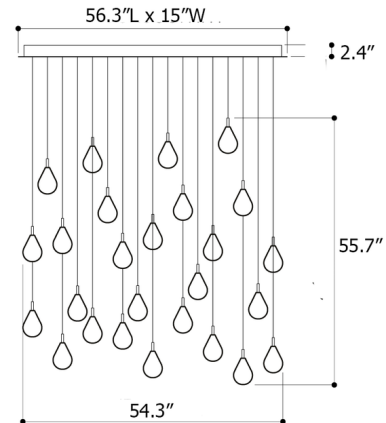

Description

The Soap Mini Linear Multi Light Pendant offers the magic of iridescence, the characteristic feature of a soap bubble. When lit, their metallic sheen magically transforms to iridescent and translucent. Each pendant is mouth blown crystal, making each piece an original in both shape and color. Includes white canopy and power supply. TRIAC and 0-10V dimming.

Specifications

COLOR Gold / Blue / Silver
 BODY FINISH Anthracite
 WATTAGE 31.2W
 DIMMER Standard 120V
 DIMENSIONS 54.3"L x 15"W x 55.7"H
 BULB INCLUDED 26 x JC/G4 (bipin)/1.2W/12V LED
 COUNTRY OF ORIGIN Czech Republic

Technical Information

COLOR RENDERING 90 CRI
 LAMP COLOR 2700K
 LUMENS/WATT 2,166.67
 LUMINOUS FLUX 2600 lumens

Shown in anthracite / gold / blue / silver

CLICK TO VIEW PRODUCT

Notes: