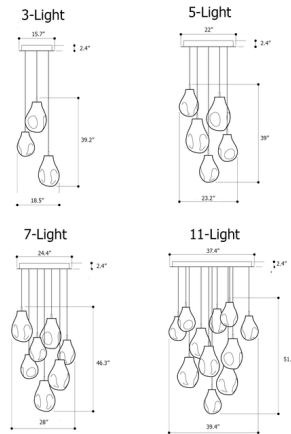

CLICK TO VIEW PRODUCT

Notes: