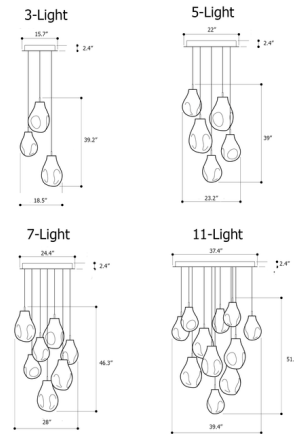

CLICK TO VIEW PRODUCT

Notes: