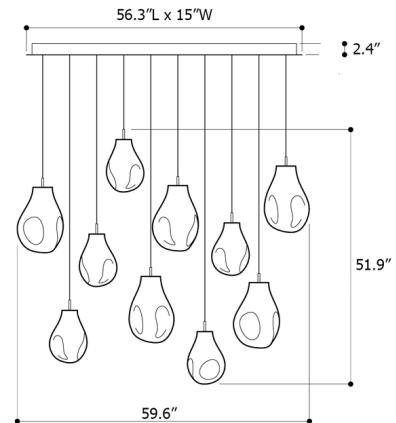

CLICK TO VIEW PRODUCT

Notes: