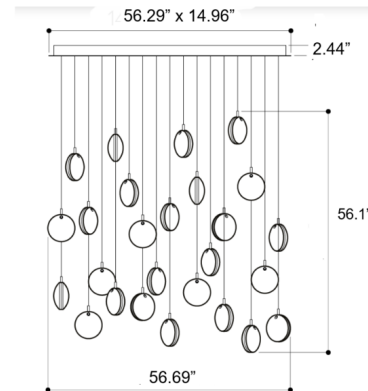

Description

The Lens Linear Multi Light Chandelier gives you the perfect optic of pure crystal along with a hypnotic design. Light refracted through the lens is the fundamental principle of optics. Here, two lenses harmoniously encapsulate their interior source, playing a symphony of lights. Includes canopy in white finish, power supply and 98.4 inch cord lengths. Cords can be pre-cut to varying lengths (see attached manufacturer installation instructions for more information). TRIAC or 0-10V dimming.

Specifications

COLOR	Clear
BODY FINISH	White
WATTAGE	31.2W
DIMMER	Low Voltage Electronic
DIMENSIONS	56.69"L x 14.96"W x 56.1"H
BULB INCLUDED	26 x JC/G4 (bipin)/1.2W/12V LED
COUNTRY OF ORIGIN	Czech Republic

Technical Information

COLOR RENDERING	90 CRI
LAMP COLOR	2700K
LUMENS/WATT	2,166.67
LUMINOUS FLUX	2600 lumens

Shown in white / clear

CLICK TO VIEW PRODUCT

Notes: