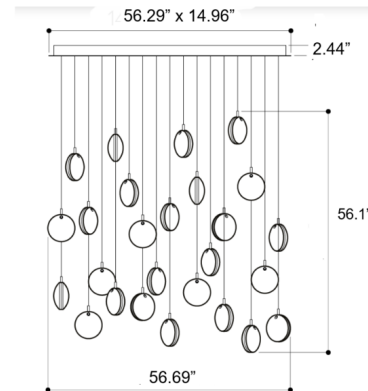

### Description

The Lens Linear Multi Light Chandelier gives you the perfect optic of pure crystal along with a hypnotic design. Light refracted through the lens is the fundamental principle of optics. Here, two lenses harmoniously encapsulate their interior source, playing a symphony of lights. Includes canopy in white finish, power supply and 98.4 inch cord lengths. Cords can be pre-cut to varying lengths (see attached manufacturer installation instructions for more information). TRIAC or 0-10V dimming.

### Specifications

COLOR . . . . . Clear  
BODY FINISH . . . . . White  
WATTAGE . . . . . 31.2W  
DIMMER . . . . . Low Voltage Electronic  
DIMENSIONS . . . . . 56.69"L x 14.96"W x 56.1"H  
BULB INCLUDED . . . . . 26 x JC/G4 (bipin)/1.2W/12V LED  
COUNTRY OF ORIGIN . . . . . Czech Republic