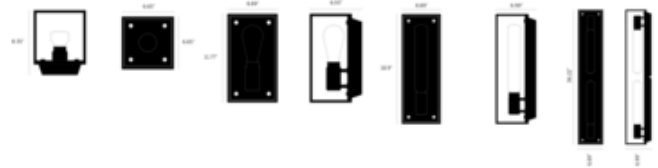

BRAND

Buster + Punch

DESCRIPTION

The Caged Wall Sconce brings an open airy feel with an industrial vibe to your space. Finished with a Matte Black cage and complemented by a White or Black Marble backplate, cross knurled, lamp holder and our signature coin screws. This piece can work on its own or in linear procession for maximum impact.

Shown in: Satin Black / Black Marble

SHADE COLOR	Black Marble
BODY FINISH	Satin Black
WATTAGE	10W
DIMMER	Standard 120V
DIMENSIONS	6.69"W x 36.22"H x 6.99"D
BULB NOT INCLUDED	
LAMP	2 x Edison Tube/Medium (E26)/5W/120V LED