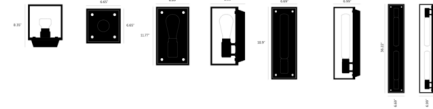

### Specifications

COLOR . . . . . Black Marble  
BODY FINISH . . . . . Satin Black  
WATTAGE . . . . . 10W  
DIMMER . . . . . Standard 120V  
DIMENSIONS . . . . . 6.69"W x 36.22"H x 6.99"D  
BULB NOT INCLUDED . . . . . 2 x Edison Tube/Medium (E26)/5W/120V LED