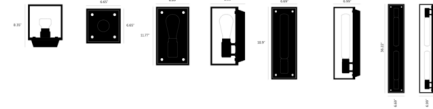

By Buster + Punch

Description

The Caged Wall Sconce brings an open airy feel with an industrial vibe to your space. Finished with a Matte Black cage and complemented by a White or Black Marble backplate, cross knurled lamp holder, and our signature coin screws. This piece can work on its own or in linear procession for maximum impact.

Shown in satin black / black marble

Specifications

COLOR Black Marble
BODY FINISH Satin Black
WATTAGE 5W
DIMMER Standard 120V
DIMENSIONS 6.65"W x 6.65"H x 8.35"D
BULB NOT INCLUDED 1 x G25/Medium (E26)/5W/120V LED