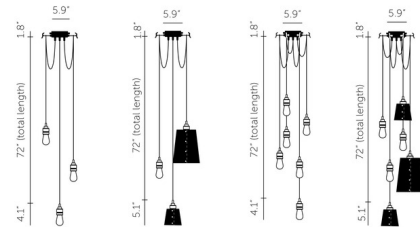

### Specifications

COLOR	Stone
BODY FINISH	Smoked Bronze
WATTAGE	240W
DIMMER	Standard 120V
DIMENSIONS	5.9"W x 5.26"H
BULB NOT INCLUDED	6 x A19/Medium (E26)/40W/120V Incandescent
OTHER BULB OPTIONS	6 x A19/Medium (E26)/120V LED