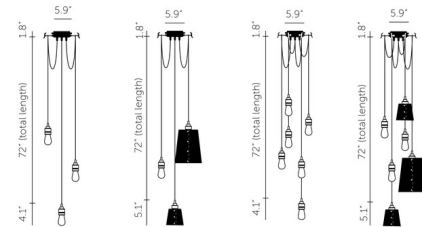

CLICK TO VIEW PRODUCT