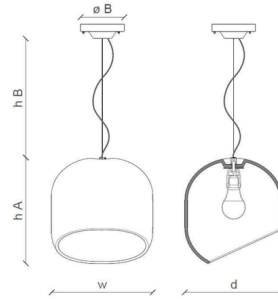

### Description

The Deco Ayrton Pendant has a playful helmet like appearance with a glossy finish. To optimize light output, the opening of the shade is cut at a slight angle slightly directing the flow of light.

Shown in red

<b>Height A</b>	11.81"
<b>Height B</b>	39.37" (max)
<b>Ø mounting plate</b>	4.92"
<b>Width</b>	11.41"
<b>Depth</b>	11.02"

### Specifications

COLOR . . . . . N/A  
 BODY FINISH . . . . . Red  
 WATTAGE . . . . . 17W  
 DIMMER . . . . . Standard 120V  
 DIMENSIONS . . . . . 11.41"W x 11.81"H x 11.02"D  
 BULB NOT INCLUDED . . . . . 1 x A19/Medium (E26)/17W/120V LED  
 COUNTRY OF ORIGIN . . . . . Italy