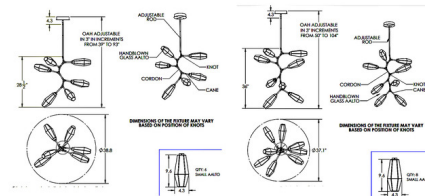

### Description

The Aalto Vine Branch Ceiling Light features LED-lit hand blown glass shades that are meticulously crafted by Hammerton artisans. The fixture gives a nod to an organic midcentury modern aesthetic that exudes casual sophistication. Each shade takes the place of a traditional bulb and unfolds with striking illumination. The finished look is relaxed, soft and unique. Canopy: 7 inch diameter.

### Specifications

COLOR	Optic Ribbed Amber
BODY FINISH	Matte Black
WATTAGE	15.6W
DIMMER	Low Voltage Electronic
DIMENSIONS	38.8"W x 31.7"H
INTEGRATED LED MODULE	6 x LED/2.6W/120V LED