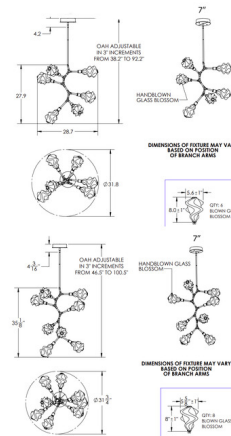

Description

The Blossom Modern Vine Chandelier features blossoms of LED lit hand blown glass that are meticulously crafted by Hammerton artisans. The fixture is a whimsical celebration of organic aesthetic that exudes casual sophistication. The glass blossoms take the place of a traditional bulb and unfolds with striking illumination. The finished look is relaxed, soft and unique. Each glass shade is a one of a kind artisan creation. Length is adjustable in 3 inch increments. Canopy: 7 inch diameter.

Specifications

COLOR	Clear
BODY FINISH	Flat Bronze
WATTAGE	20.8W
DIMMER	Low Voltage Electronic
DIMENSIONS	31.75"W x 35.125"H
INTEGRATED LED MODULE	8 x LED/2.6W/120V LED

Technical Information

COLOR RENDERING	93 CRI
LAMP COLOR	2700K
LUMENS/WATT	553.85
LUMINOUS FLUX	1440 lumens

Shown in flat bronze / clear

CLICK TO VIEW PRODUCT

Notes: