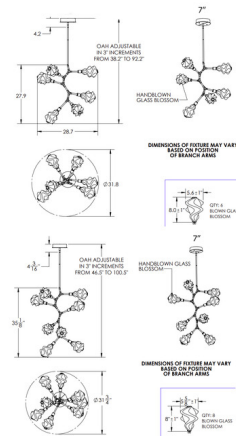

Description

The Blossom Modern Vine Chandelier features blossoms of LED lit hand blown glass that are meticulously crafted by Hammerton artisans. The fixture is a whimsical celebration of organic aesthetic that exudes casual sophistication. The glass blossoms take the place of a traditional bulb and unfolds with striking illumination. The finished look is relaxed, soft and unique. Each glass shade is a one of a kind artisan creation. Length is adjustable in 3 inch increments. Canopy: 7 inch diameter.

Specifications

COLOR	Clear
BODY FINISH	Flat Bronze
WATTAGE	20.8W
DIMMER	Low Voltage Electronic
DIMENSIONS	31.75"W x 35.125"H
INTEGRATED LED MODULE	8 x LED/2.6W/120V LED

Technical Information

COLOR RENDERING	93 CRI
LAMP COLOR	2700K
LUMENS/WATT	553.85
LUMINOUS FLUX	1440 lumens

Shown in flat bronze / clear

CLICK TO VIEW PRODUCT

Notes: