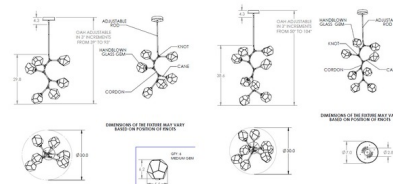

Description

The Gem Vine Branch Chandelier is jewelry for your home. Features gems of LED lit hand blown glass that are meticulously crafted by Hammerton artisans. The fixture gives a nod to an organic aesthetic that exudes casual sophistication. Each shade takes the place of a traditional bulb and unfolds with striking illumination. The finished look is relaxed, soft and unique. Each glass shade is a one of a kind artisan creation. Canopy: 7 inch diameter.

Shown in matte black / amber

Specifications

COLOR Amber
 BODY FINISH Matte Black
 WATTAGE 21W
 DIMMER Low Voltage Electronic
 DIMENSIONS 30"W x 38.6"H
 INTEGRATED LED MODULE 8 x LED/2.63W/120V LED

Technical Information

PRODUCT DIMENSIONS Max Overall Length: 104"
 COLOR RENDERING 93 CRI
 LAMP COLOR 2700K
 LUMENS/WATT 547.53
 LUMINOUS FLUX 1440 lumens

CLICK TO VIEW PRODUCT

Notes: