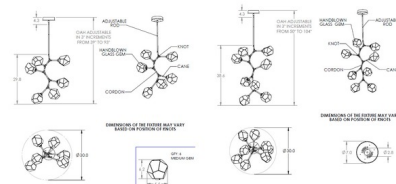

Description

The Gem Vine Branch Chandelier is jewelry for your home. Features gems of LED lit hand blown glass that are meticulously crafted by Hammerton artisans. The fixture gives a nod to an organic aesthetic that exudes casual sophistication. Each shade takes the place of a traditional bulb and unfolds with striking illumination. The finished look is relaxed, soft and unique. Each glass shade is a one of a kind artisan creation. Canopy: 7 inch diameter.

Shown in matte black / amber

Specifications

COLOR	Amber
BODY FINISH	Matte Black
WATTAGE	21W
DIMMER	Low Voltage Electronic
DIMENSIONS	30"W x 38.6"H
INTEGRATED LED MODULE	8 x LED/2.63W/120V LED

Technical Information

PRODUCT DIMENSIONS	Max Overall Length: 104"
COLOR RENDERING	93 CRI
LAMP COLOR	2700K
LUMENS/WATT	547.53
LUMINOUS FLUX	1440 lumens

CLICK TO VIEW PRODUCT

Notes: