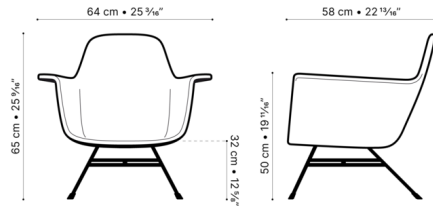

By Lyon Beton

Description

The Hauteville Low Armchair designed by Henri Lavallard Boget for Lyon Beton, draws inspiration from iconic mid-century design with a modern twist. Constructed with a concrete shell and rebar legs. Despite the use of unconventional materials, the chair has an incredibly ergonomic and comfortable seat, while ultra-fine sanding gives it a silky-smooth finish. Versatile enough for practically any space, this minimalist design will leave an impression everywhere it goes.

Shown in natural concrete / light grey

Specifications

COLOR	Light Grey
BODY FINISH	Natural Concrete
WATTAGE	N/A
DIMMER	N/A
DIMENSIONS	25.19"W x 25.59"H x 23.22"D
BULB	N/A
COUNTRY OF ORIGIN	France

CLICK TO VIEW PRODUCT