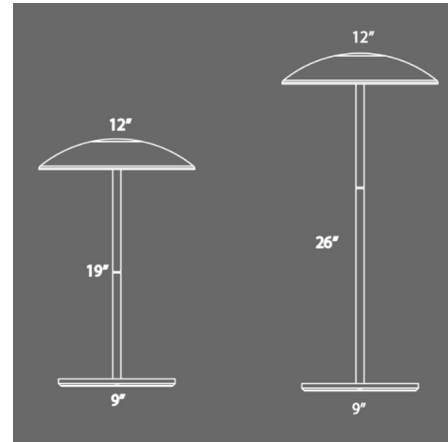

By Most Modest

Description

Don't overthink it. Invite your moment of clarity with the serene and steady Ruth LED Table Lamp for home and office. A 360 downlight takes the glare and the edge off. Available in two height options in six powder coat finish options with a frosted acrylic lens. 11 foot cord with inline transformer. Integral 100 to 10% dimming with automatic light shut off after 10 hours. ETL listed. Title 20 compliant. Manufactured in Grand Haven, Michigan.

Shown in linen

Specifications

COLOR	N/A
BODY FINISH	Linen
WATTAGE	30.2W
DIMMER	Included
DIMENSIONS	12"W x 19"H
INTEGRATED LED MODULE	1 x LED/30.2W/120V LED

Technical Information

PRODUCT DIMENSIONS	Cord Length: 11 Feet
COLOR RENDERING	90 CRI
LAMP COLOR	2700K
LUMENS/WATT	71.85
LUMINOUS FLUX	2170 lumens