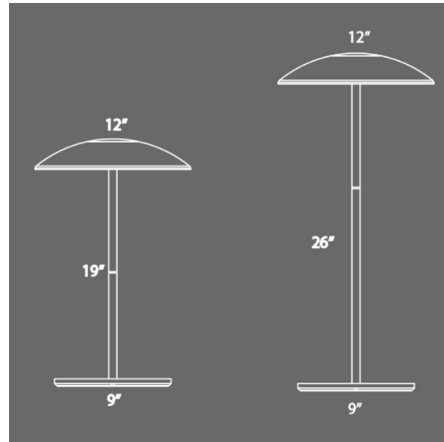

Description

Don't overthink it. Invite your moment of clarity with the serene and steady Ruth LED Table Lamp for home and office. A 360 downlight takes the glare and the edge off. Available in two height options in six powder coat finish options with a frosted acrylic lens. 11 foot cord with inline transformer. Integral 100 to 10% dimming with automatic light shut off after 10 hours. ETL listed. Title 20 compliant. Manufactured in Grand Haven, Michigan.

Shown in deep space

Specifications

COLOR	N/A
BODY FINISH	Deep Space
WATTAGE	30.2W
DIMMER	Included
DIMENSIONS	12"W x 19"H
INTEGRATED LED MODULE	1 x LED/30.2W/120V LED

Technical Information

COLOR RENDERING	90 CRI
LAMP COLOR	2700K
LUMENS/WATT	71.85
LUMINOUS FLUX	2170 lumens