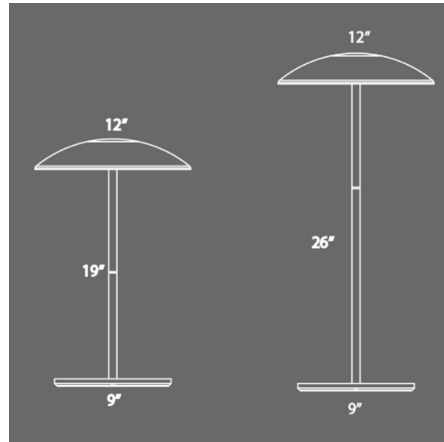

Shown in deep space

CLICK TO VIEW PRODUCT

Notes: