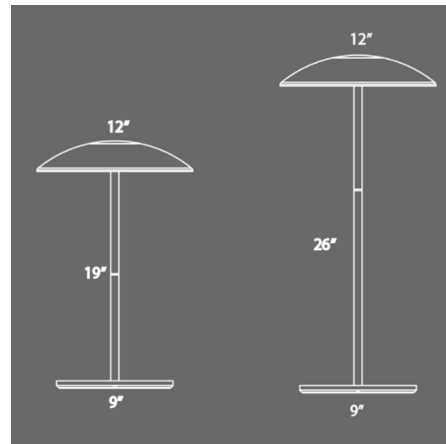

Description

Don't overthink it. Invite your moment of clarity with the serene and steady Ruth Surface Mount LED Light for home and office. A 360 downlight takes the glare and the edge off. Available in two height options in six powder coat finish options with a frosted acrylic lens. Inline transformer. Integral 100 to 10% dimming with automatic light shut off after 10 hours. Available with dual USB ports or without USB ports. ETL listed. Title 20 compliant. Manufactured in Grand Haven, Michigan.

Shown in linen

Specifications

COLOR	N/A
BODY FINISH	Linen
WATTAGE	30.2W
DIMMER	Included
DIMENSIONS	12"W x 19"H
INTEGRATED LED MODULE	1 x LED/30.2W/120V LED

Technical Information

PRODUCT DIMENSIONS	Cord Length: 132"
COLOR RENDERING	90 CRI
LAMP COLOR	2700K
LUMENS/WATT	71.85
LUMINOUS FLUX	2170 lumens