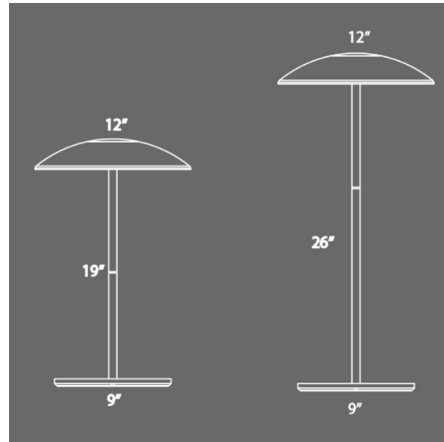

Description

Don't overthink it. Invite your moment of clarity with the serene and steady Ruth Surface Mount LED Light for home and office. A 360 downlight takes the glare and the edge off. Available in two height options in six powder coat finish options with a frosted acrylic lens. Inline transformer. Integral 100 to 10% dimming with automatic light shut off after 10 hours. Available with dual USB ports or without USB ports. ETL listed. Title 20 compliant. Manufactured in Grand Haven, Michigan.

Shown in linen

Specifications

COLOR	N/A
BODY FINISH	Linen
WATTAGE	30.2W
DIMMER	Included
DIMENSIONS	12"W x 19"H
INTEGRATED LED MODULE	1 x LED/30.2W/120V LED

Technical Information

PRODUCT DIMENSIONS	Cord Length: 132"
COLOR RENDERING	90 CRI
LAMP COLOR	2700K
LUMENS/WATT	71.85
LUMINOUS FLUX	2170 lumens