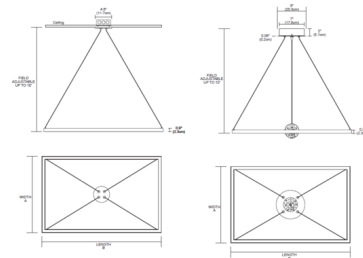

Shown in satin nickel