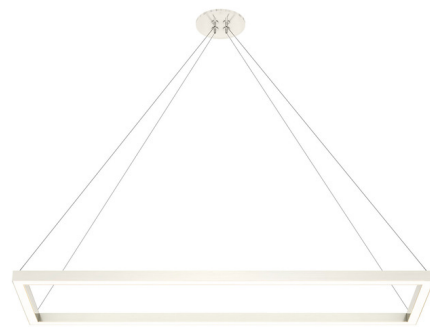

Lightology

lightology.com
866-954-4489
07-02-26

Project: _____
 Company: _____
 Location: _____ Fixture Type: _____
 SPEC #: **EDG898189**
 Approved On: _____ Approved By: _____

MIYO Cirrus Rectangle Warm Dim Suspension w/ Center Power By PureEdge Lighting

Description

The Cirrus MIYO (Make-It-Your-Own) Rectangle High Efficiency LED Suspension with Lit Corners is a combination of clean, linear channels resulting in a geometric design. Features 5 watts per foot in Warm Dim 2700K-2000K (27D) or 3000K-2000K (30D) color temperature with a high efficiency lens with 100 degree beam spread. Available in a 10 inch width x 37 or 49 inch length. Supplied with 10 foot field adjustable suspension cables. Includes a 120V input, 24VDC Class 2 output ELV power supply which fits inside 4 or 8 inch canopy (depending upon length). Dimmable with a low voltate electronic (ELV) dimmer, sold separately.

Specifications

COLOR N/A
 BODY FINISH Satin Nickel
 WATTAGE 40W
 DIMMER Low Voltage Electronic
 DIMENSIONS 37"L x 10"W x 0.9"H
 INTEGRATED LED MODULE 8 x LED/5W/120V LED

Technical Information

LAMP LIFE 50000 hours
 BEAM ANGLE 100°
 COLOR RENDERING 95 CRI
 LAMP COLOR 2700K Warm Dim
 LUMENS/WATT 535.60
 LUMINOUS FLUX 2678 lumens