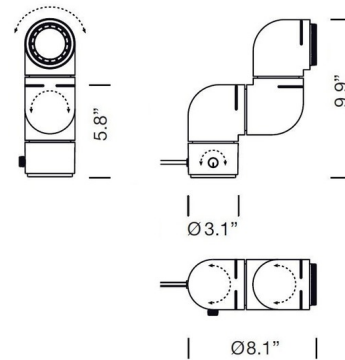

Description

The Tatu Table Lamp has a flexible compact body, comprised of three sections that will rotate independently to adapt to the direction the user desires. Ideal on a desk, bedside table, bookshelf or even on the wall (fittings included). Adjustable focal length from 30 degree to 50 degree. Adjustable light intensity 0% to 100%. Built in switch and dimmer control.

Shown in white

Specifications

COLOR	N/A
BODY FINISH	White
WATTAGE	6W
DIMMER	Included
DIMENSIONS	3.1"W x 9.9"H
INTEGRATED LED MODULE	1 x LED/6W/120V LED

Technical Information

PRODUCT DIMENSIONS	Cord Length: 78.7"
LAMP LIFE	40000 hours
COLOR RENDERING	90 CRI
LAMP COLOR	2700K
LUMENS/WATT	28.50
LUMINOUS FLUX	171 lumens