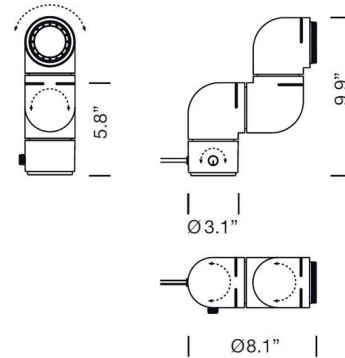

Description

The Tatu Table Lamp has a flexible compact body, comprised of three sections that will rotate independently to adapt to the direction the user desires. Ideal on a desk, bedside table, bookshelf or even on the wall (fittings included). Adjustable focal length from 30 degree to 50 degree. Adjustable light intensity 0% to 100%. Built in switch and dimmer control.

Shown in white

Specifications

COLOR	N/A
BODY FINISH	White
WATTAGE	6W
DIMMER	Included
DIMENSIONS	3.1"W x 9.9"H
INTEGRATED LED MODULE	1 x LED/6W/120V LED

Technical Information

PRODUCT DIMENSIONS	Cord Length: 78.7"
LAMP LIFE	40000 hours
COLOR RENDERING	90 CRI
LAMP COLOR	2700K
LUMENS/WATT	28.50
LUMINOUS FLUX	171 lumens