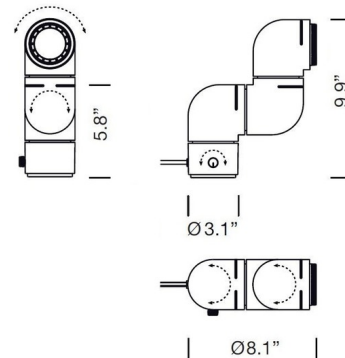

By Santa & Cole

Description

The Tatu Table Lamp has a flexible compact body, comprised of three sections that will rotate independently to adapt to the direction the user desires. Ideal on a desk, bedside table, bookshelf or even on the wall (fittings included). Adjustable focal length from 30 degree to 50 degree. Adjustable light intensity 0% to 100%. Built in switch and dimmer control.

Shown in white

Specifications

COLOR	N/A
BODY FINISH	White
WATTAGE	6W
DIMMER	Included
DIMENSIONS	3.1"W x 9.9"H
INTEGRATED LED MODULE	1 x LED/6W/120V LED

Technical Information

PRODUCT DIMENSIONS	Cord Length: 78.7"
LAMP LIFE	40000 hours
COLOR RENDERING	90 CRI
LAMP COLOR	2700K
LUMENS/WATT	28.50
LUMINOUS FLUX	171 lumens