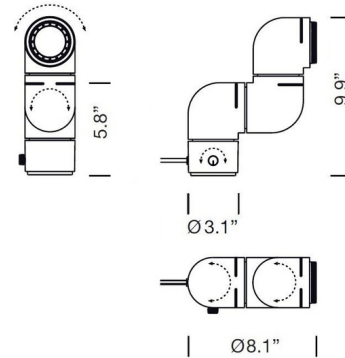

By Santa & Cole

Description

The Tatu Table Lamp has a flexible compact body, comprised of three sections that will rotate independently to adapt to the direction the user desires. Ideal on a desk, bedside table, bookshelf or even on the wall (fittings included). Adjustable focal length from 30 degree to 50 degree. Adjustable light intensity 0% to 100%. Built in switch and dimmer control.

Shown in red

Specifications

COLOR	N/A
BODY FINISH	Red
WATTAGE	6W
DIMMER	Included
DIMENSIONS	3.1"W x 9.9"H
INTEGRATED LED MODULE	1 x LED/6W/120V LED

Technical Information

LAMP LIFE	40000 hours
COLOR RENDERING	90 CRI
LAMP COLOR	2700K
LUMENS/WATT	28.50
LUMINOUS FLUX	171 lumens