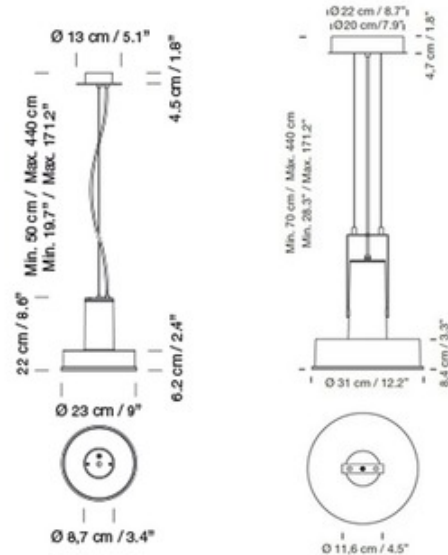

Shown in: Aluminum Grey

SHADE COLOR	Aluminum Grey
BODY FINISH	N/A
WATTAGE	28W
DIMMER	0-10V
DIMENSIONS	9"W x 8.6"H
LAMP	1 x LED/28W/120V LED

Technical Information

LUMINOUS FLUX	2470 lumens
LUMENS/WATT	88.21
LAMP COLOR	2700 K
COLOR RENDERING	90 CRI
LAMP LIFE	50000 hours

ITEM NUMBER	SCO898219
--------------------	-----------

COMPANY	PROJECT	FIXTURE TYPE	APPROVED BY	DATE