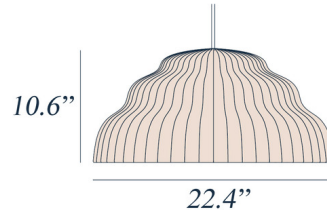

Specifications

COLOR	Terracotta
BODY FINISH	N/A
WATTAGE	11W
DIMMER	Standard 120V
DIMENSIONS	14.2"W x 6.7"H
BULB NOT INCLUDED	1 x A19/Medium (E26)/11W/120V LED