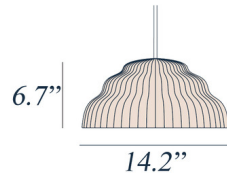

Specifications

COLOR	Terracotta
BODY FINISH	N/A
WATTAGE	11W
DIMMER	Standard 120V
DIMENSIONS	14.2"W x 6.7"H
BULB NOT INCLUDED	1 x A19/Medium (E26)/11W/120V LED