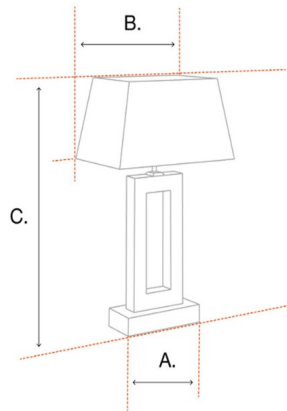

Description

The Emerald Table Lamp glistens like a gem, featuring a jewel shaped glass body inspired by the emerald cut of precious diamonds. The base is held by a triangular base with either a Gold finish. UL listed, dry locations.

Shown in gold / white

CM | INCH
 A. 8,66
 B. 16,93
 C. 26,38

Specifications

COLOR	White
BODY FINISH	Gold
WATTAGE	8W
DIMMER	Not Included
DIMENSIONS	16.93"W x 26.38"H
BULB NOT INCLUDED	1 x A19/Medium (E26)/8W/120V LED
OTHER BULB OPTIONS	1 x A19/Medium (E26)/60W/120V Incandescent