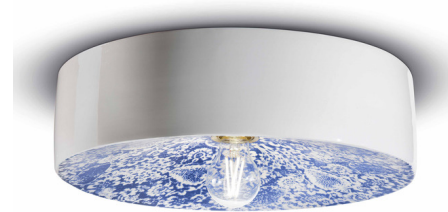

Lightology

lightology.com
866-954-4489
06-04-26

Project: _____

Company: _____

Location: _____ Fixture Type: _____

SPEC #: **FER898269**

Approved On: _____ Approved By: _____

PI Flush Mount By Ferroluce

Description

The PI Ceiling Circular Light features a circular shape and a clean and harmonious design accentuated by the mixture of a matte and gloss finish that is hand made, giving this fixture a one of a kind feel.

Shown in ming blue

Specifications

COLOR	N/A
BODY FINISH	Ming Blue
WATTAGE	77W
DIMMER	Standard 120V
DIMENSIONS	15.74"W x 4.33"H
BULB NOT INCLUDED	1 x A19/Medium (E26)/77W/120V Incandescent
OTHER BULB OPTIONS	1 x A19/Medium (E26)/120V LED
COUNTRY OF ORIGIN	Italy