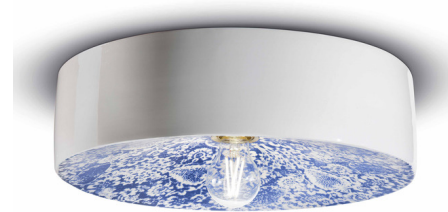

## PI Flush Mount By Ferroluce

### Description

The PI Ceiling Circular Light features a circular shape and a clean and harmonious design accentuated by the mixture of a matte and gloss finish that is hand made, giving this fixture a one of a kind feel.

Shown in ming blue