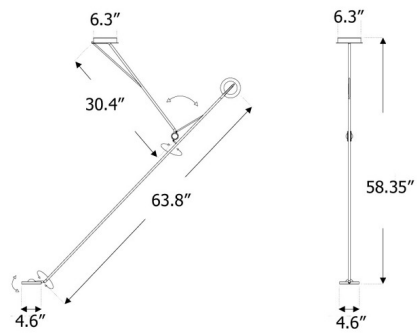

CLICK TO VIEW PRODUCT

Notes: