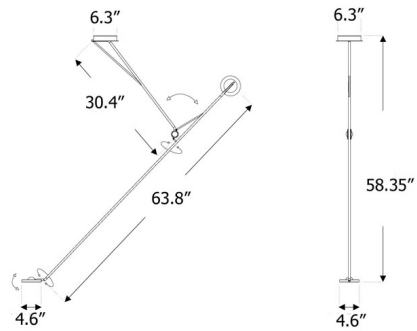

CLICK TO VIEW PRODUCT

Notes: