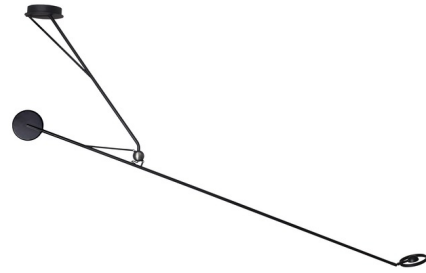

Description

The Aaro Ceiling Light Fixture brings a geometric vibe to your space. With a spherical joint, there is no limit of directions - this piece seems to float from your ceiling. Available with an Opal diffuser and Matte Black finish. CE listed.

Specifications

COLOR	Opal
BODY FINISH	Matte Black
WATTAGE	4.5W
DIMMER	Standard 120V
DIMENSIONS	4.6"W x 58.35"H
INTEGRATED LED MODULE	1 x LED/4.5W/120V LED
COUNTRY OF ORIGIN	China

Technical Information

LAMP LIFE	50000 hours
COLOR RENDERING	85 CRI
LAMP COLOR	2700K
LUMENS/WATT	100.00
LUMINOUS FLUX	450 lumens

Shown in matte black / opal

CLICK TO VIEW PRODUCT

Notes: