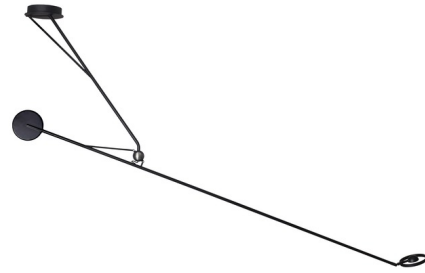

By DCWEditions

Description

The Aaro Ceiling Light Fixture brings a geometric vibe to your space. With a spherical joint, there is no limit of directions - this piece seems to float from your ceiling. Available with an Opal diffuser and Matte Black finish. CE listed.

Specifications

COLOR	Opal
BODY FINISH	Matte Black
WATTAGE	4.5W
DIMMER	Standard 120V
DIMENSIONS	4.6"W x 58.35"H
INTEGRATED LED MODULE	1 x LED/4.5W/120V LED
COUNTRY OF ORIGIN	China

Technical Information

LAMP LIFE	50000 hours
COLOR RENDERING	85 CRI
LAMP COLOR	2700K
LUMENS/WATT	100.00
LUMINOUS FLUX	450 lumens

Shown in matte black / opal

CLICK TO VIEW PRODUCT

Notes: