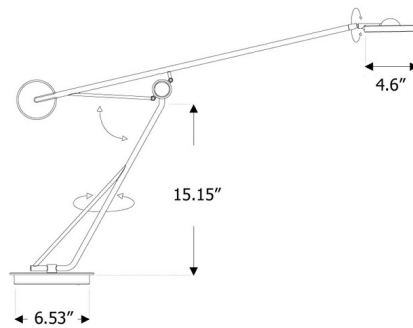

CLICK TO VIEW PRODUCT

Notes: