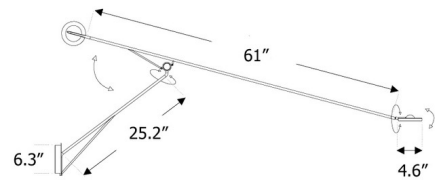

CLICK TO VIEW PRODUCT

Notes: