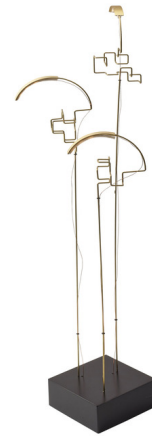

Lightology

lightology.com
866-954-4489
04-24-26

Project: _____
Company: _____
Location: _____ Fixture Type: _____
SPEC #: **DCW899474**
Approved On: _____ Approved By: _____

Boucle Portable Table Lamp By DCW Editions

Description

The Boucle Portable Table Lamp is reminiscent of candles, bringing a soft glow of illumination to your space. This cordless, battery-powered piece invites you to share experiences, confide in each other, allow for delicate exchanges and the magic of being together. Available in Brass with a geometric shaped stem and curved light source on a Black base. 7 hour battery charging time with approximately 10 hours of use. Three levels of light intensity settings - 100%, 60%, and 30%. Includes USB cable for charging. CE listed.

Specifications

COLOR	N/A
BODY FINISH	Brass
WATTAGE	3W
DIMMER	Included
DIMENSIONS	3.14"W x 13.8"H
INTEGRATED LED MODULE	1 x LED/3W/120V LED
COUNTRY OF ORIGIN	China

Technical Information

PRODUCT DIMENSIONS	Cord: 39"
LAMP LIFE	50000 hours
LAMP COLOR	2700K
LUMENS/WATT	100.00
LUMINOUS FLUX	300 lumens

Shown in brass

CLICK TO VIEW PRODUCT

Notes: