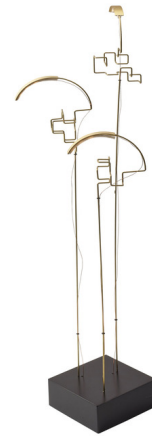

Lightology

lightology.com
866-954-4489
07-08-26

Project: _____
Company: _____
Location: _____ Fixture Type: _____
SPEC #: **DCW899474**
Approved On: _____ Approved By: _____

Boucle Portable Table Lamp

By DCW Editions

Description

The Boucle Portable Table Lamp is reminiscent of candles, bringing a soft glow of illumination to your space. This cordless, battery-powered piece invites you to share experiences, confide in each other, allow for delicate exchanges and the magic of being together. Available in Brass with a geometric shaped stem and curved light source on a Black base. 7 hour battery charging time with approximately 10 hours of use. Three levels of light intensity settings - 100%, 60%, and 30%. Includes USB cable for charging. CE listed.

Specifications

COLOR	N/A
BODY FINISH	Brass
WATTAGE	3W
DIMMER	Included
DIMENSIONS	3.14"W x 13.8"H
INTEGRATED LED MODULE	1 x LED/3W/120V LED
COUNTRY OF ORIGIN	China

Technical Information

PRODUCT DIMENSIONS	Cord: 39"
LAMP LIFE	50000 hours
LAMP COLOR	2700K
LUMENS/WATT	100.00
LUMINOUS FLUX	300 lumens

Shown in brass

CLICK TO VIEW PRODUCT

Notes: