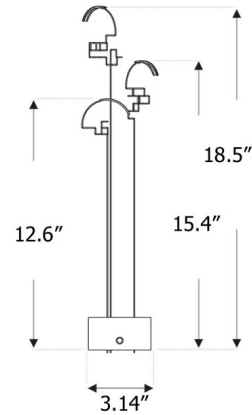

CLICK TO VIEW PRODUCT

Notes: