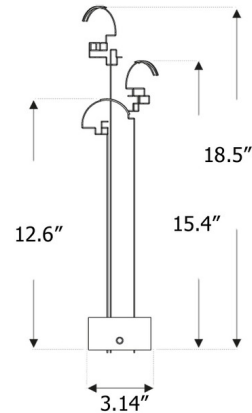

CLICK TO VIEW PRODUCT

Notes: